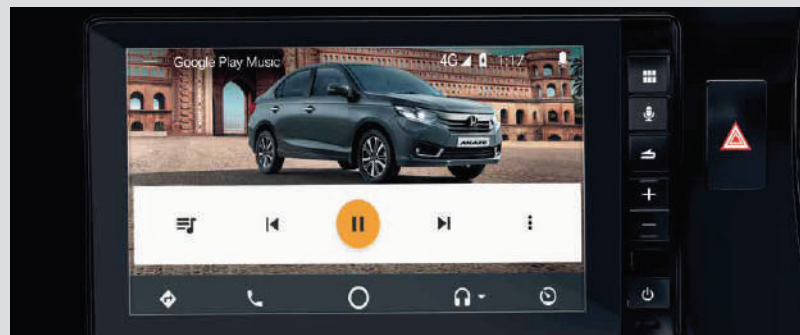

FRONT MAP LAMP

CHROME DOOR HANDLES WITH TOUCH SENSOR BASED SMART ENTRY SYSTEM

THE PRAISE OF CONNECTIONS

DIGIPAD^{2.0}

17.7 cm TOUCHSCREEN ADVANCED DISPLAY AUDIO SYSTEM

The superbly advanced DIGIPAD 2.0 inspires connectivity like no other. Play fastest-finger-first with messaging, music, apps and more. Use Bluetooth to connect your iPhone via Apple CarPlay[®] and your Android smartphone via Android Auto[™]. aWeblink provides additional operation of popular smartphone apps.

FM/RADIO

HANDSFREE TELEPHONE

MESSAGES

ANDROID AUTO™

SMARTPHONE NAVIGATION

MEDIA PLAYER

THE ROBUSTNESS OF PERFORMANCE

At the heart of Amaze is a solid and powerful 1.2 Litres i-VTEC petrol engine. Enhanced with low friction technologies for output and efficiency, you can enjoy 66 kW [90 ps] @ 6000 rpm of power in the manual transmission.