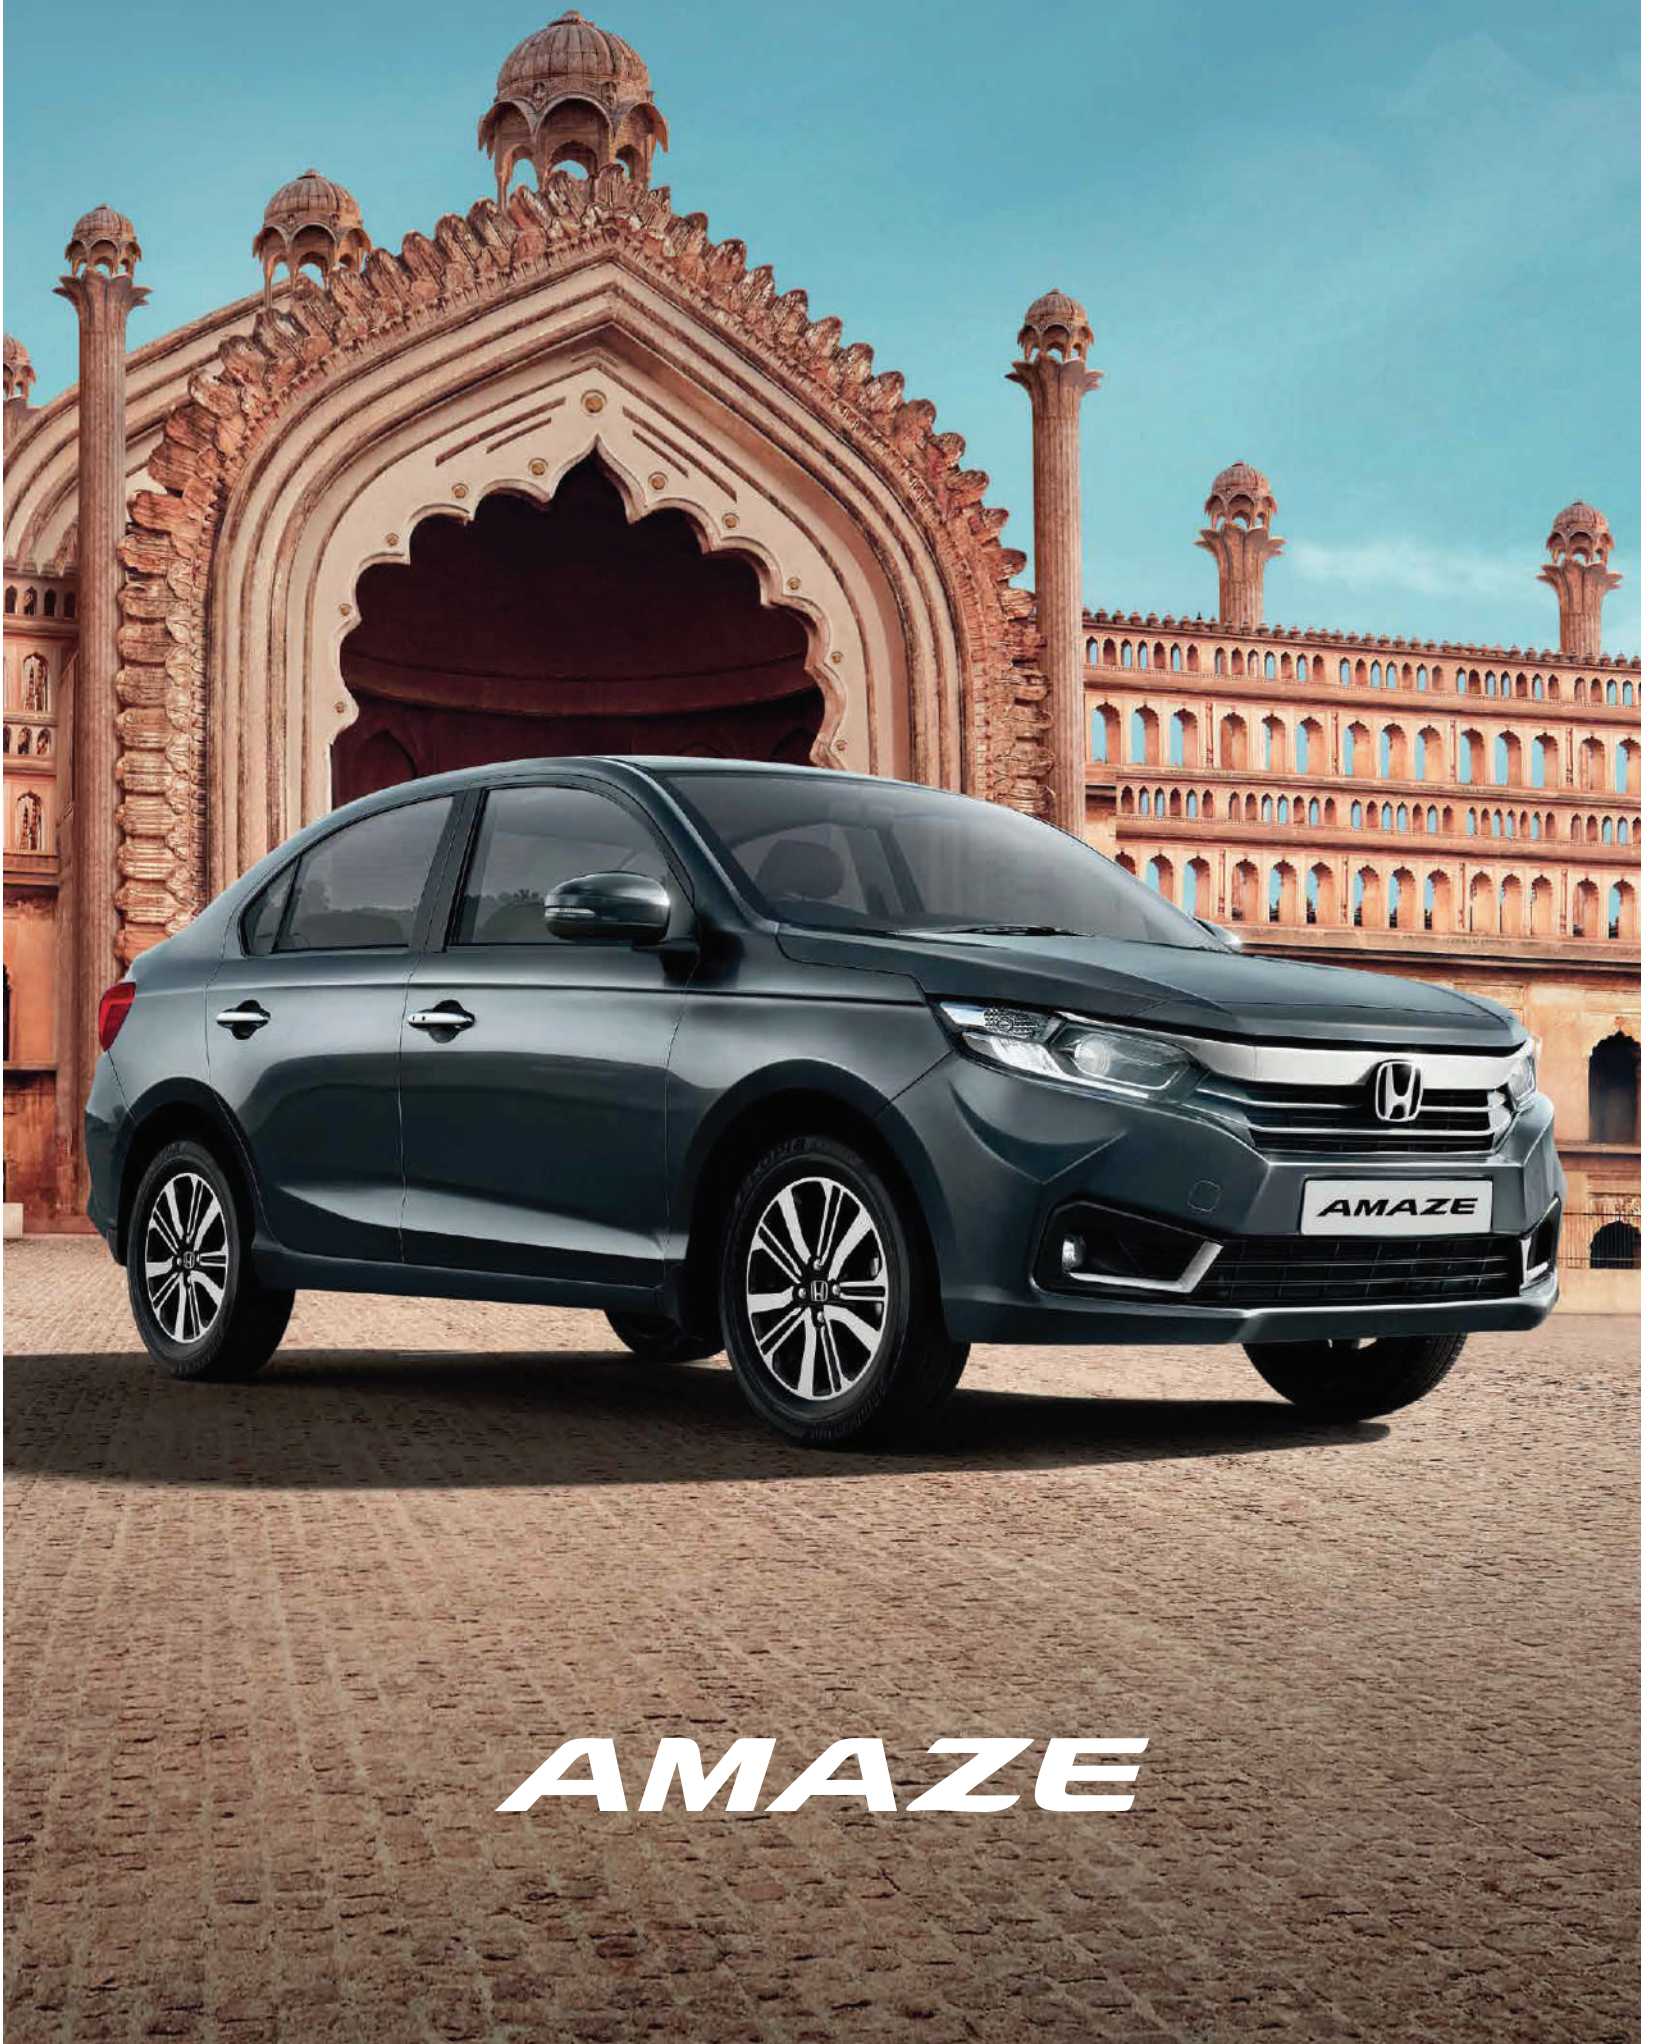

**JEETE HAIN
SHAAN SE**

AMAZE

Waqt aagaya hai khud ki shaan ka
jashn manane ka. Shaan se chalne ka.
Amaze Unke liye jo

JEETE HAIN SHAAN SE

THE PRESTIGE OF PROMINENCE

A first look at Amaze and you'll notice a new attitude, a fresh confidence. The strikingly handsome Sleek Solid Wing Face Front Chrome Grille with Fine Chrome Moulding Lines.

The winsome gaze of sleek and stylish LED Projector and DRL Headlamps. The uniquely stunning new Premium C-Shaped Rear Combination Lamps. Mesmerizes the world with your brilliance.

ADVANCED LED PROJECTOR HEADLAMPS
WITH INTEGRATED SIGNATURE LED DRLs