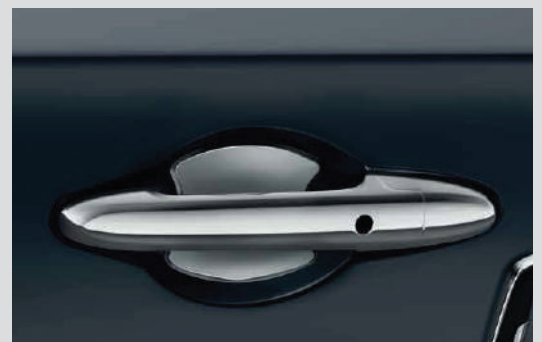

DOOR HANDLE PROTECTOR