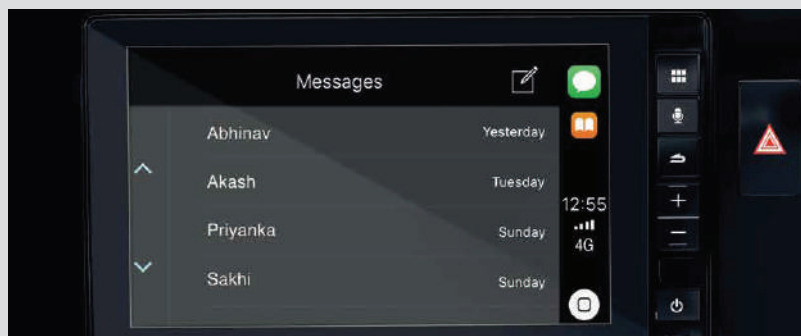

THE PRAISE OF CONNECTIONS

DIGIPAD^{2.0}

17.7 cm TOUCHSCREEN ADVANCED DISPLAY AUDIO SYSTEM

The superbly advanced DIGIPAD 2.0 inspires connectivity like no other. Play fastest-finger-first with messaging, music, apps and more. Use Bluetooth to connect your iPhone via Apple CarPlay® and your Android smartphone via Android Auto™. aWeblink provides additional operation of popular smartphone apps.

- Seamless Smartphone Connectivity (Android Auto™, Apple CarPlay®, Weblink)©
- Voice Command Video Playback
- Bluetooth for Handsfree Telephone & Audio Streaming Support
- AM/FM Radio, MP3, iPod

MESSAGES