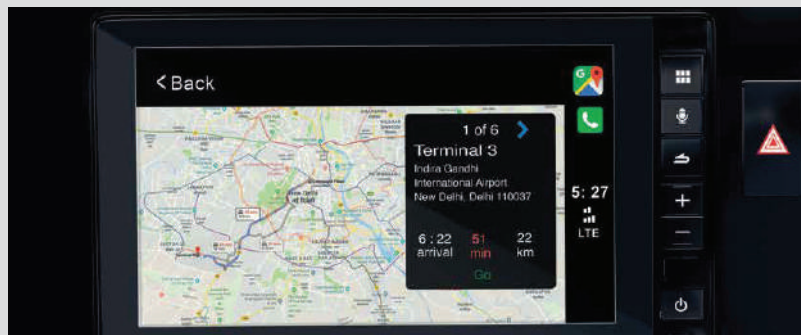

SMARTPHONE NAVIGATION